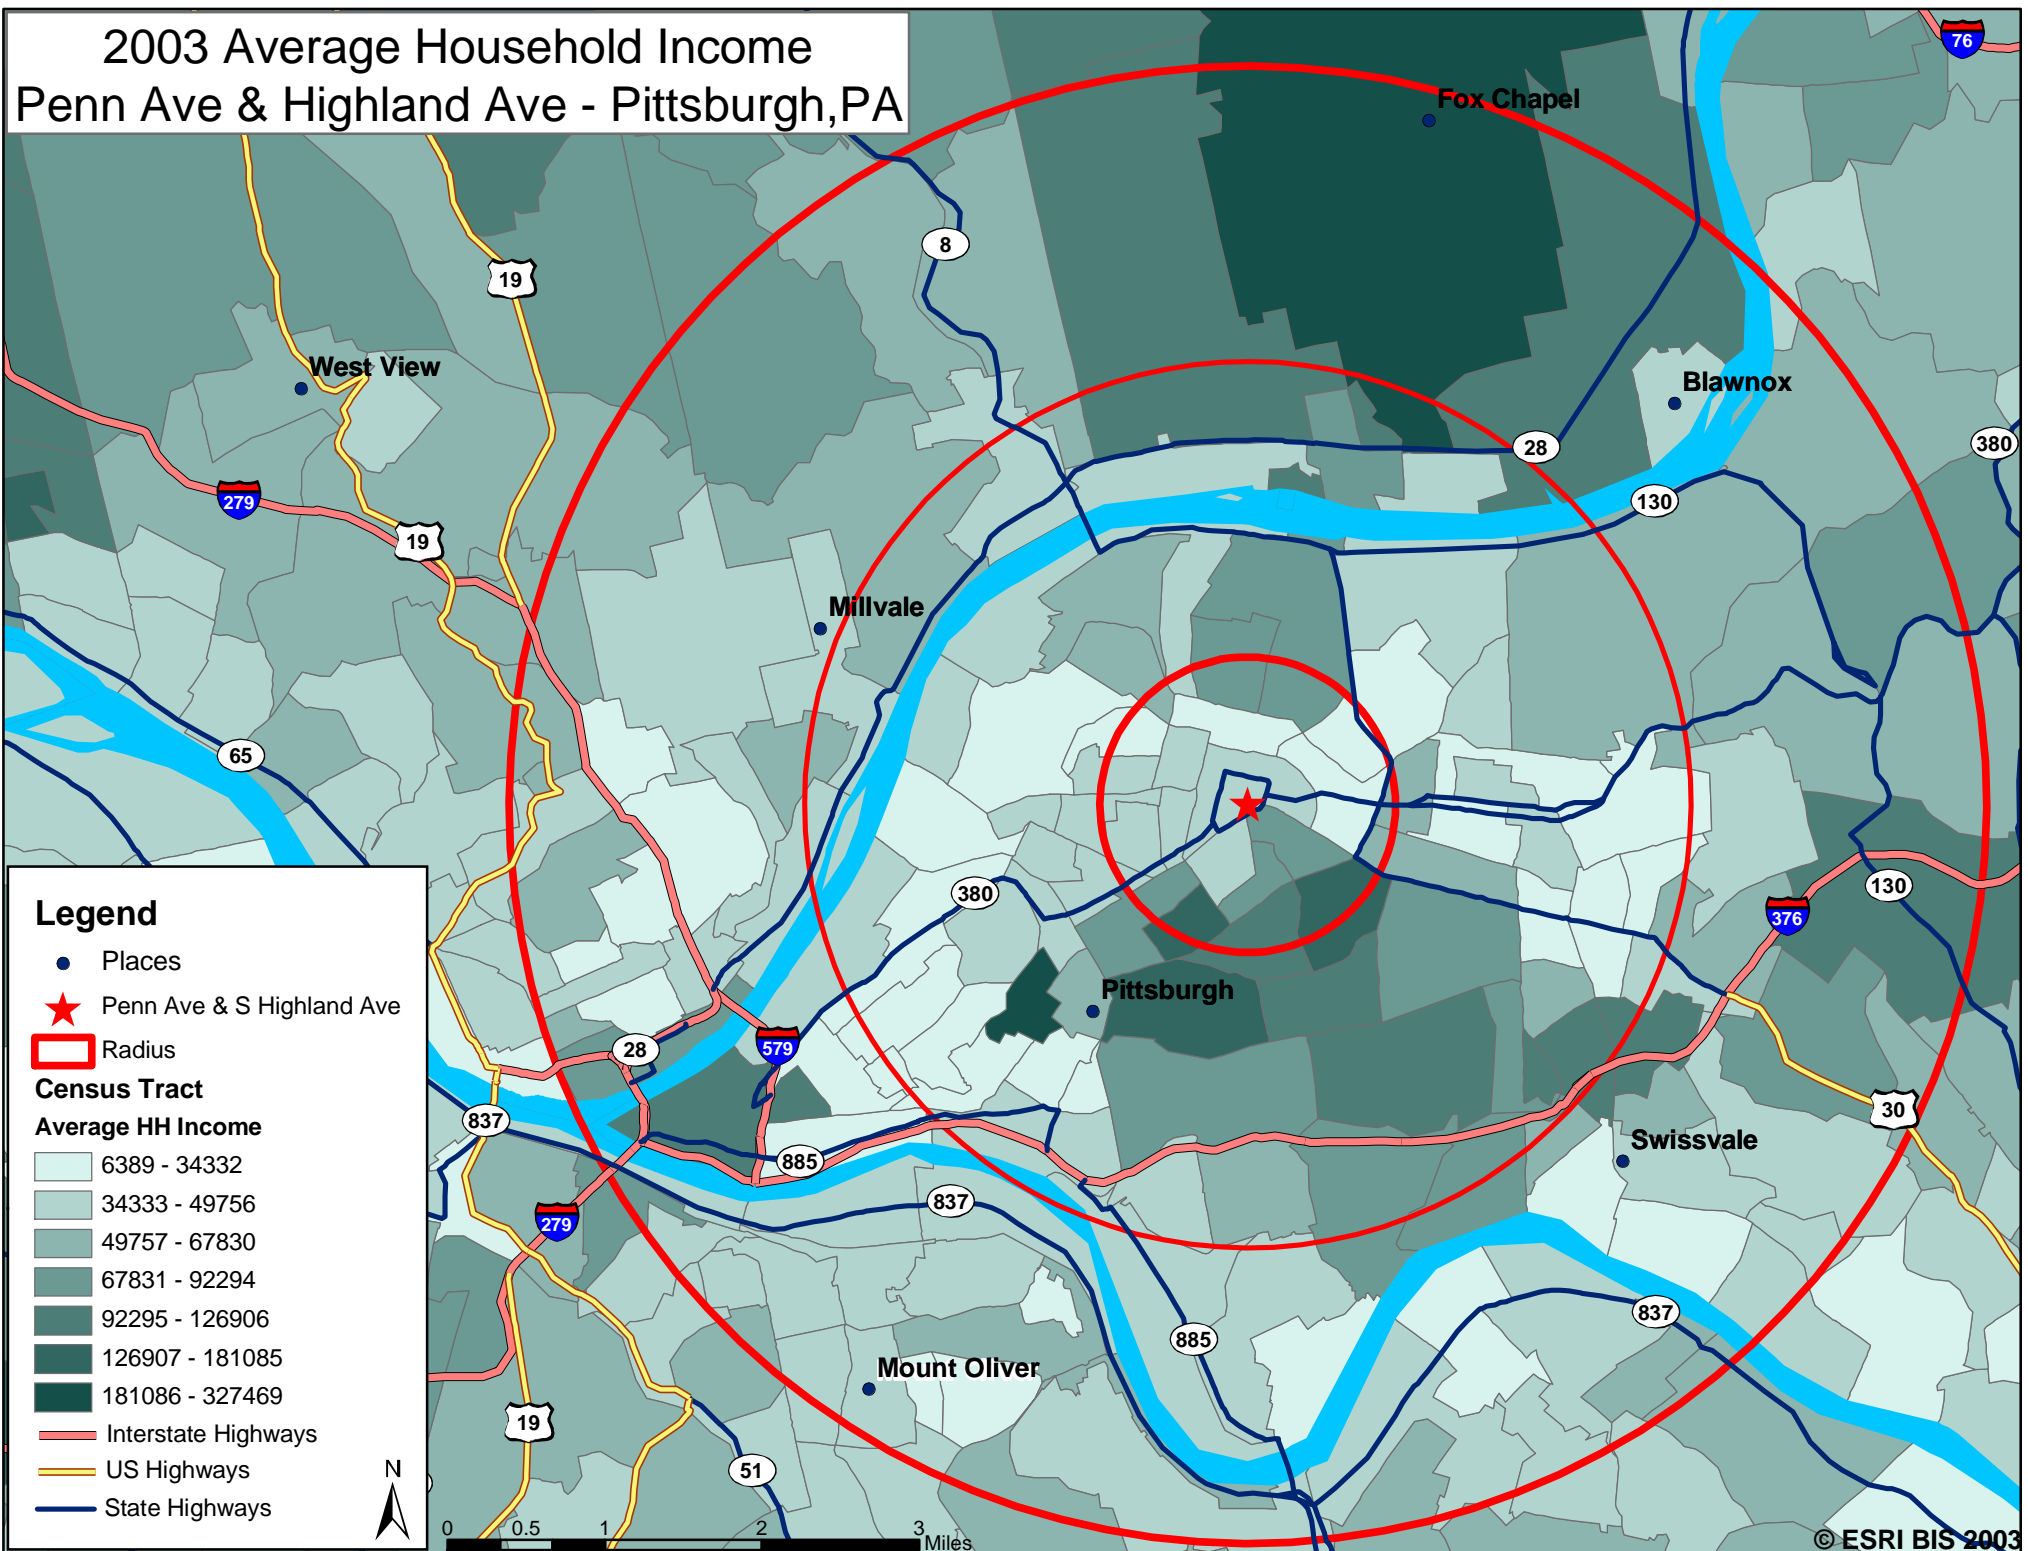

# 2003 Average Household Income Penn Ave & Highland Ave - Pittsburgh, PA

## Legend

- Places
- ★ Penn Ave & S Highland Ave
- ◻ Radius
- Census Tract**
- Average HH Income**
- 6389 - 34332
- 34333 - 49756
- 49757 - 67830
- 67831 - 92294
- 92295 - 126906
- 126907 - 181085
- 181086 - 327469
- Interstate Highways
- US Highways
- State Highways

0 0.5 1 2 3 Miles