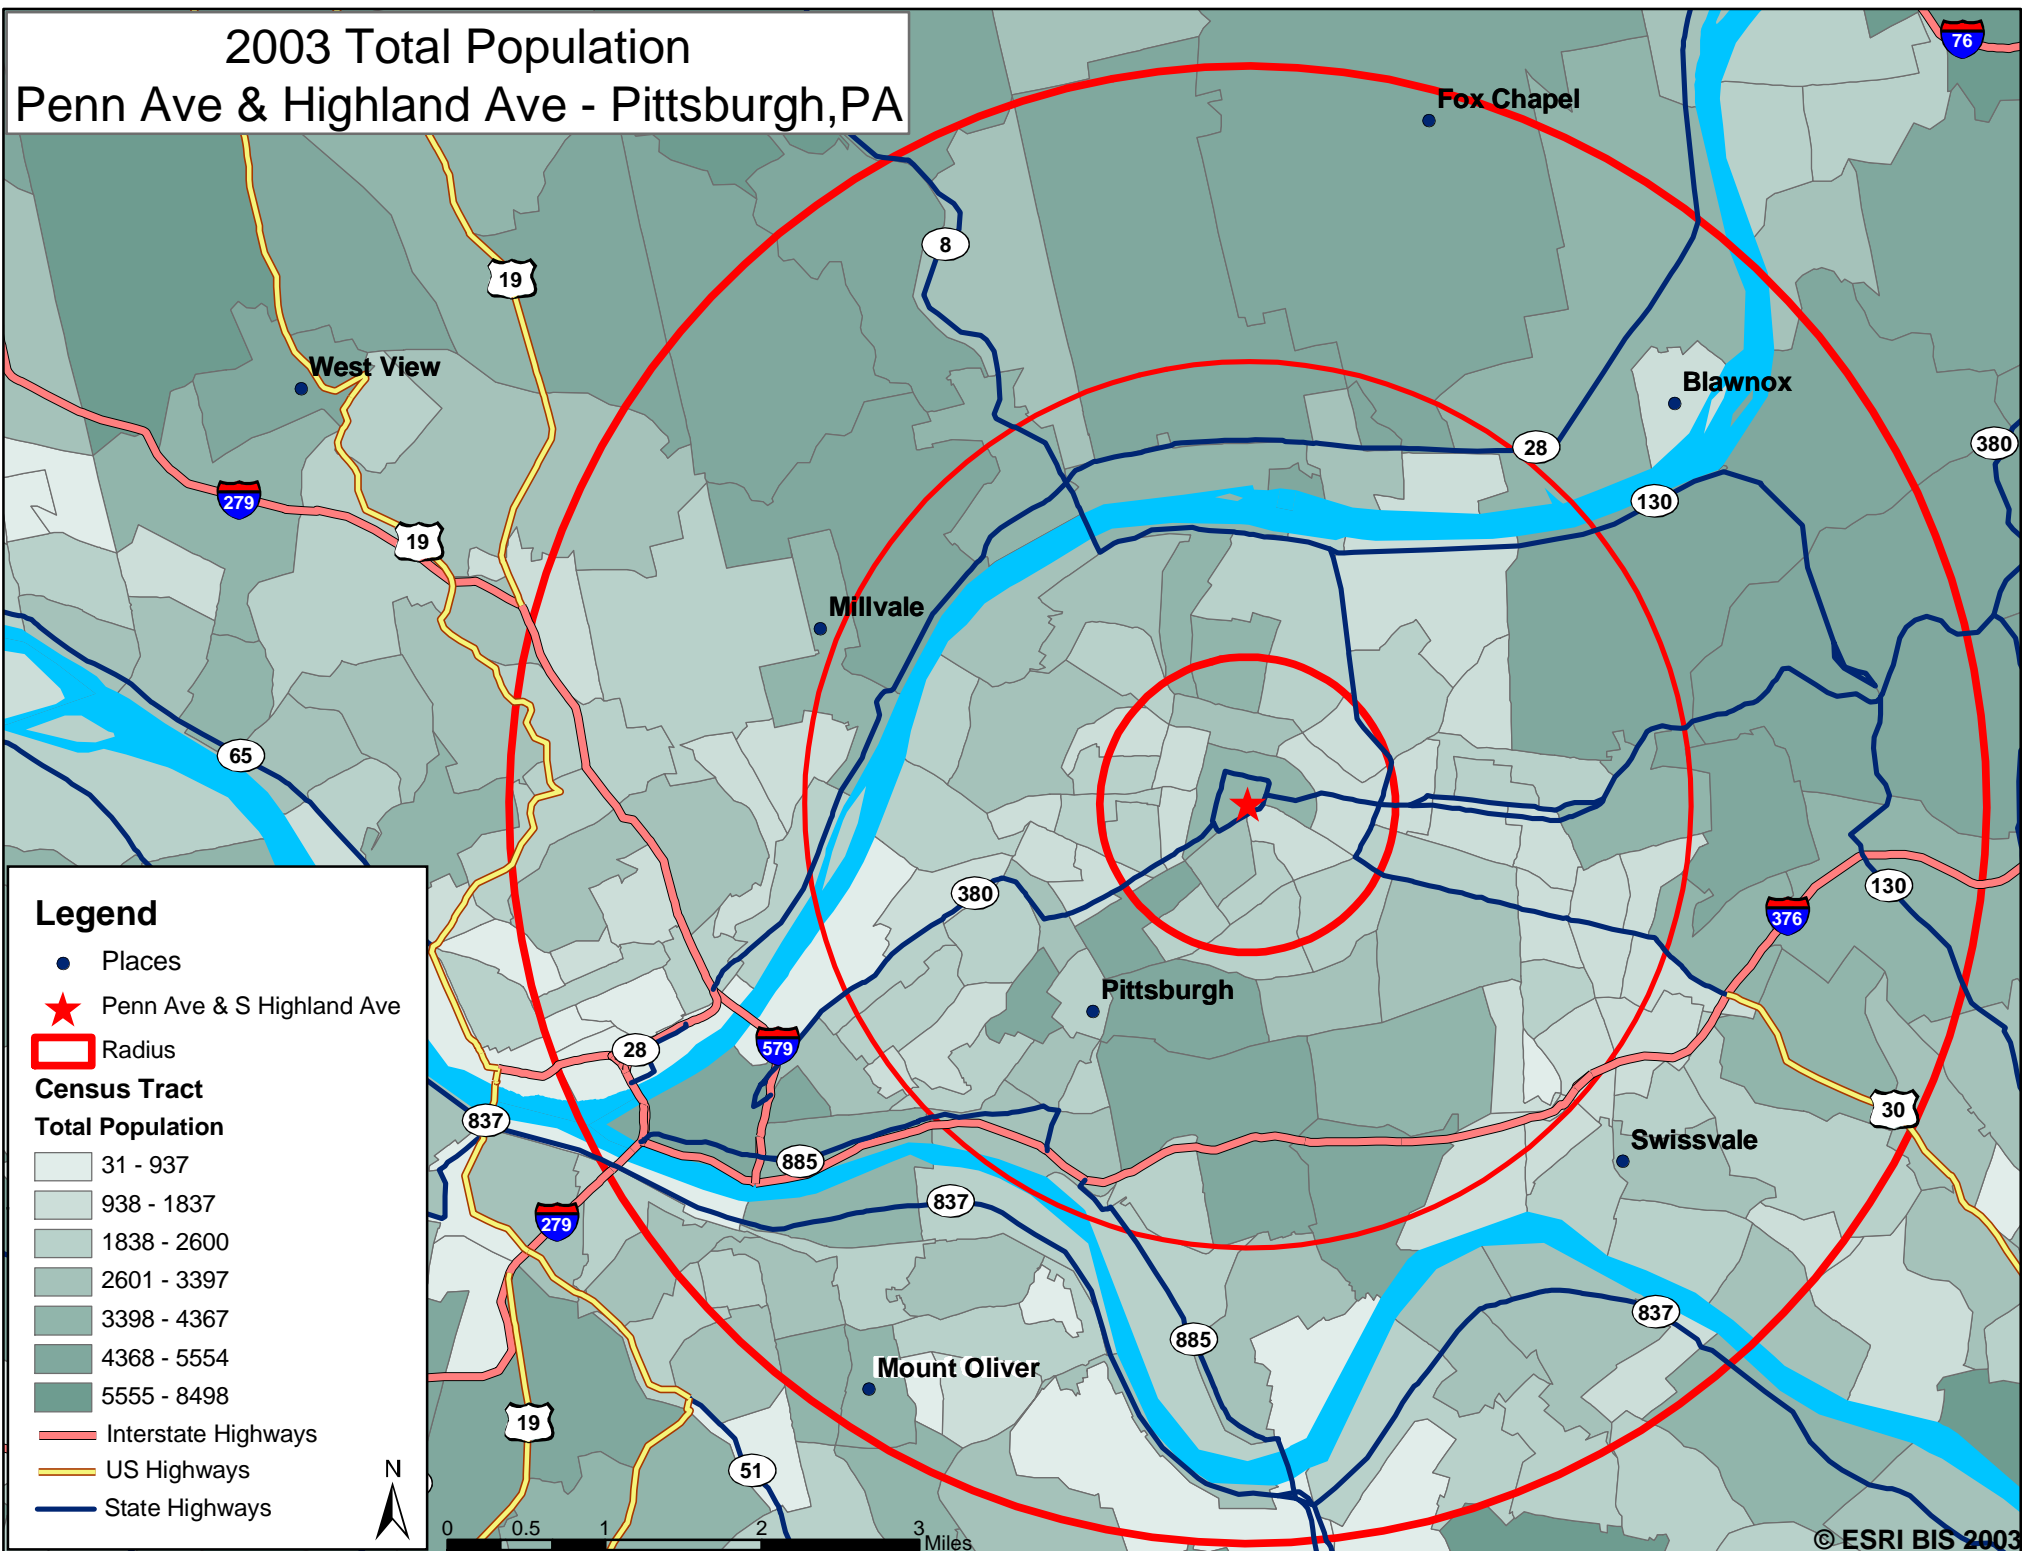

# 2003 Total Population Penn Ave & Highland Ave - Pittsburgh, PA

## Legend

- Places
- ★ Penn Ave & S Highland Ave
- ◻ Radius
- Census Tract**
- Total Population**
- ◻ 31 - 937
- ◻ 938 - 1837
- ◻ 1838 - 2600
- ◻ 2601 - 3397
- ◻ 3398 - 4367
- ◻ 4368 - 5554
- ◻ 5555 - 8498
- Interstate Highways
- US Highways
- State Highways